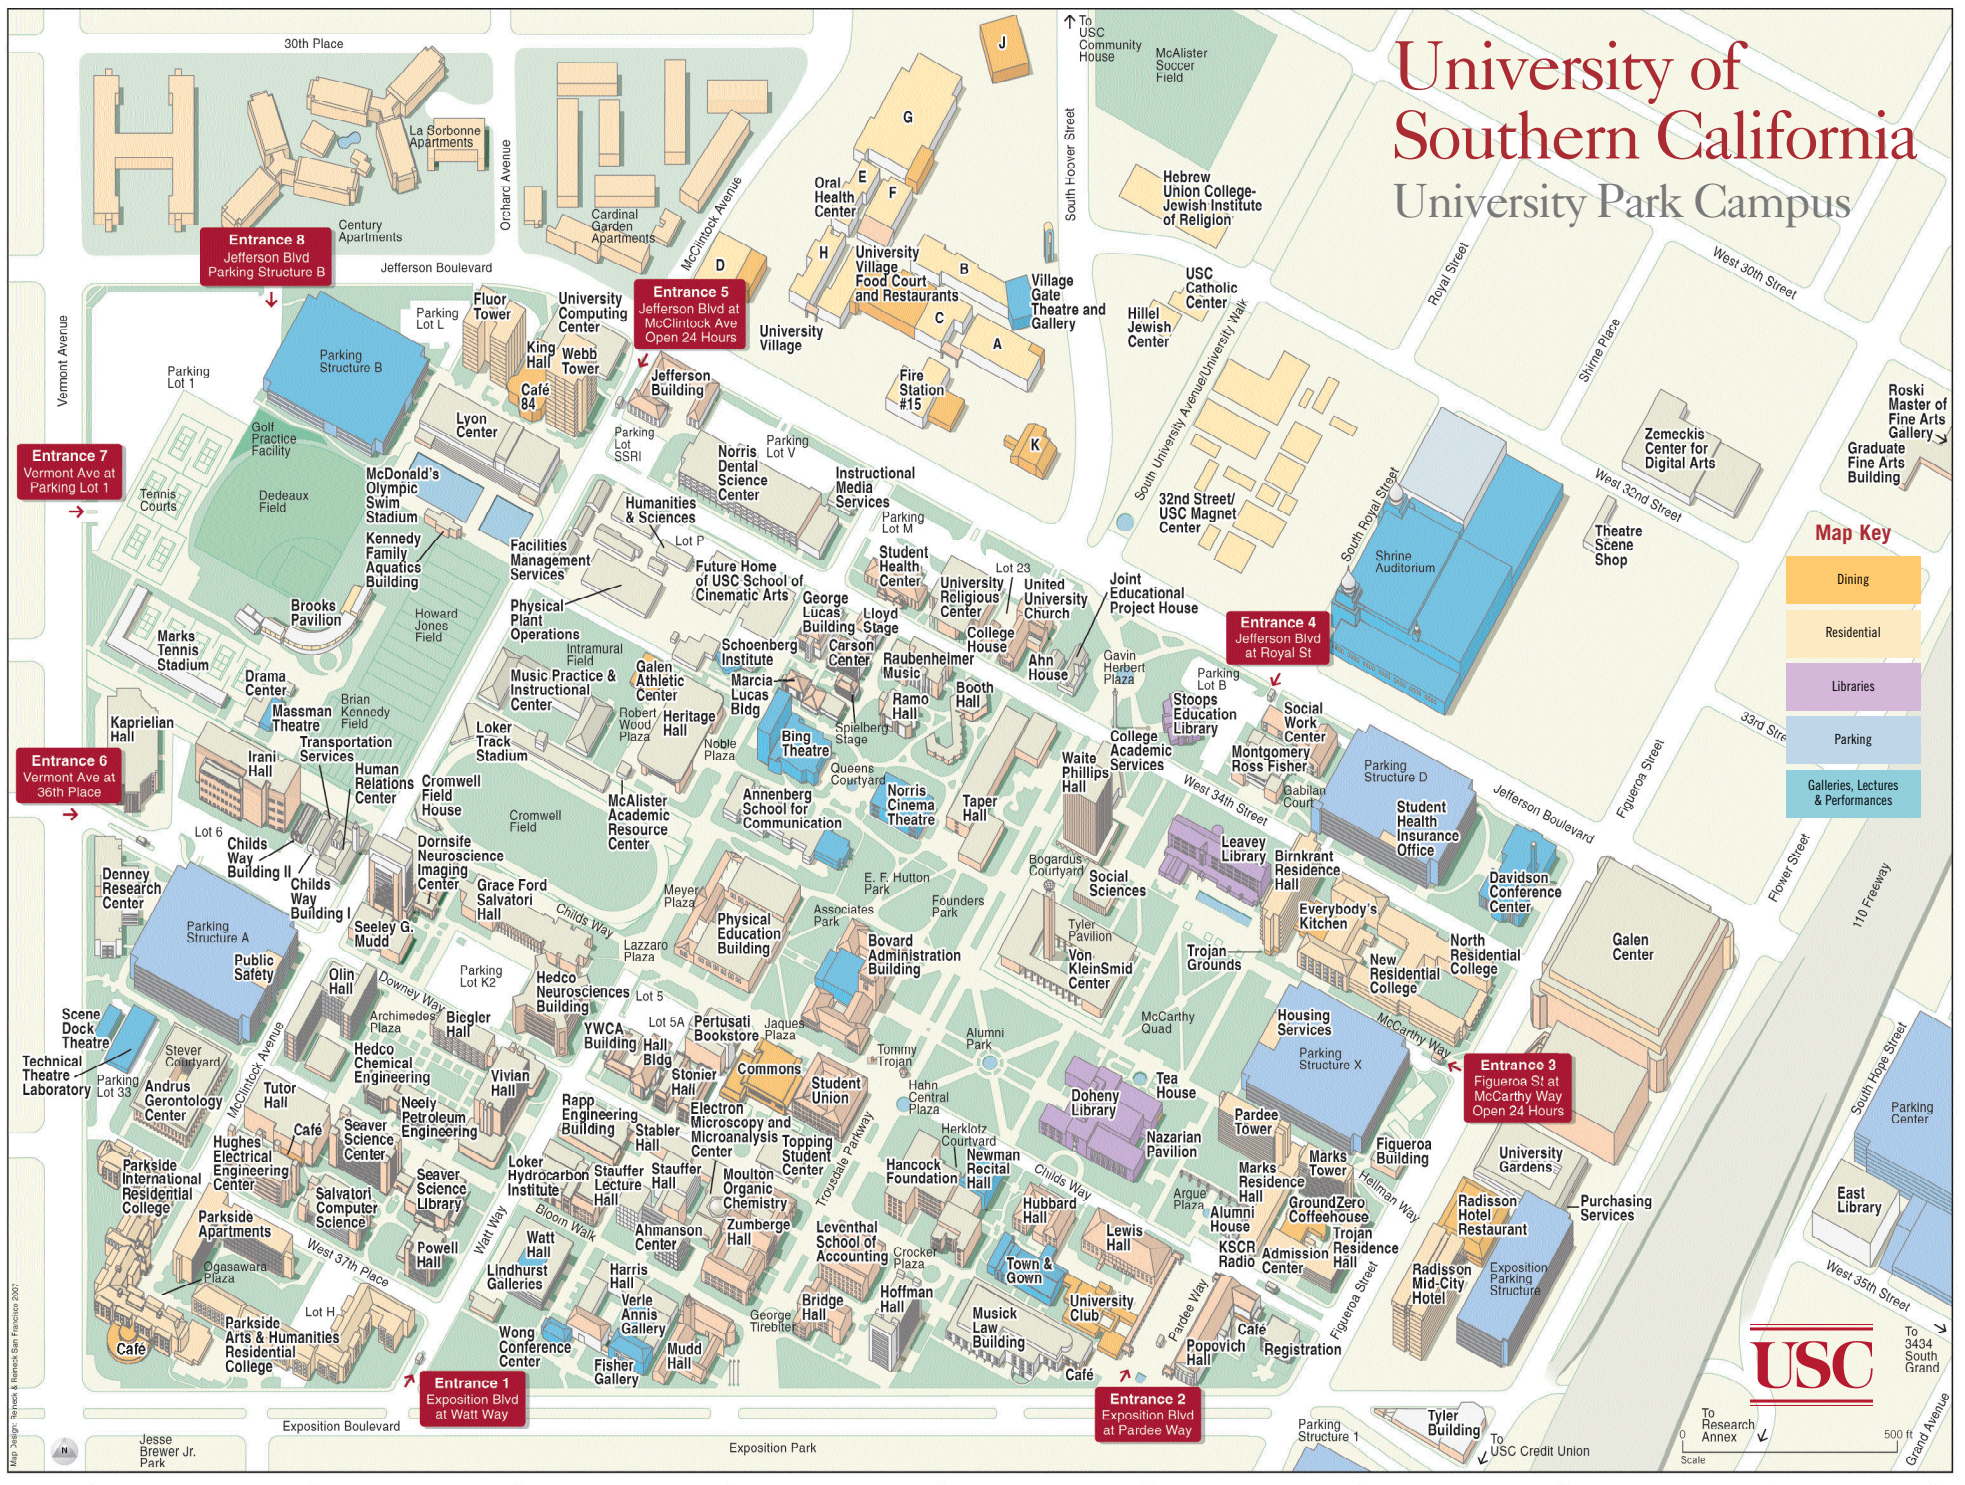

University of Southern California

University Park Campus

Map Key

Orange	Dining
Light Orange	Residential
Purple	Libraries
Blue	Parking
Light Blue	Galleries, Lectures & Performances