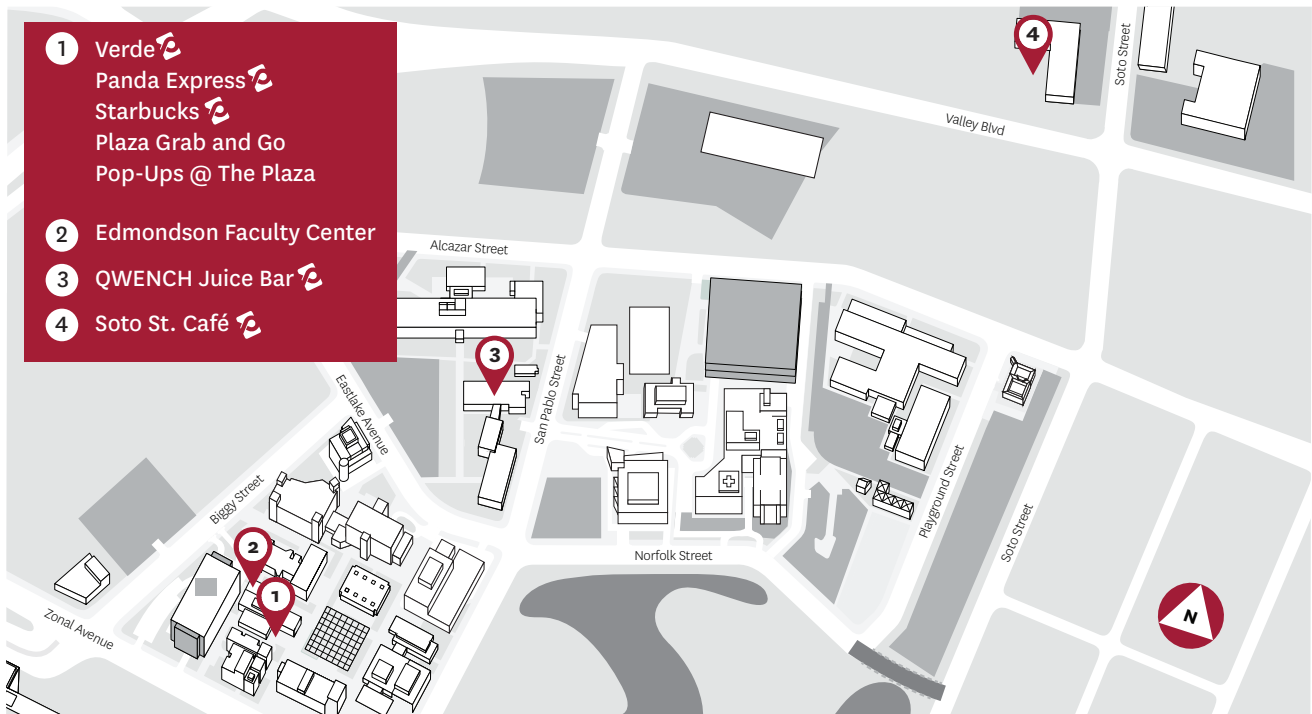

## Spring 2018 Hours

FULL SERVICE RESTAURANTS

QUICK SERVICE RESTAURANTS

THE EDMONDSON FACULTY CENTER

	MON	TUE	WED	THU	FRI	SAT	SUN
THE EDMONDSON FACULTY CENTER	LUNCH: 11AM-2PM LOUNGE: 4PM - 7PM					CLOSED	
Verde	7AM - 7PM				7AM - 5PM	CLOSED	
PANDA EXPRESS CHINESE KITCHEN	10AM - 5PM					CLOSED	
Cafe SOTO ST.	7AM - 4PM					CLOSED	
QWENCH juice bar	7AM - 3PM					CLOSED	
STARBUCKS	6:30AM - 6PM				6:30AM - 5PM	CLOSED	
PLAZA GRAB & GO	7AM - 7PM				7AM - 5PM	CLOSED	

Wait Less. **Live More.** Convenient mobile app ordering for the HSC Campus