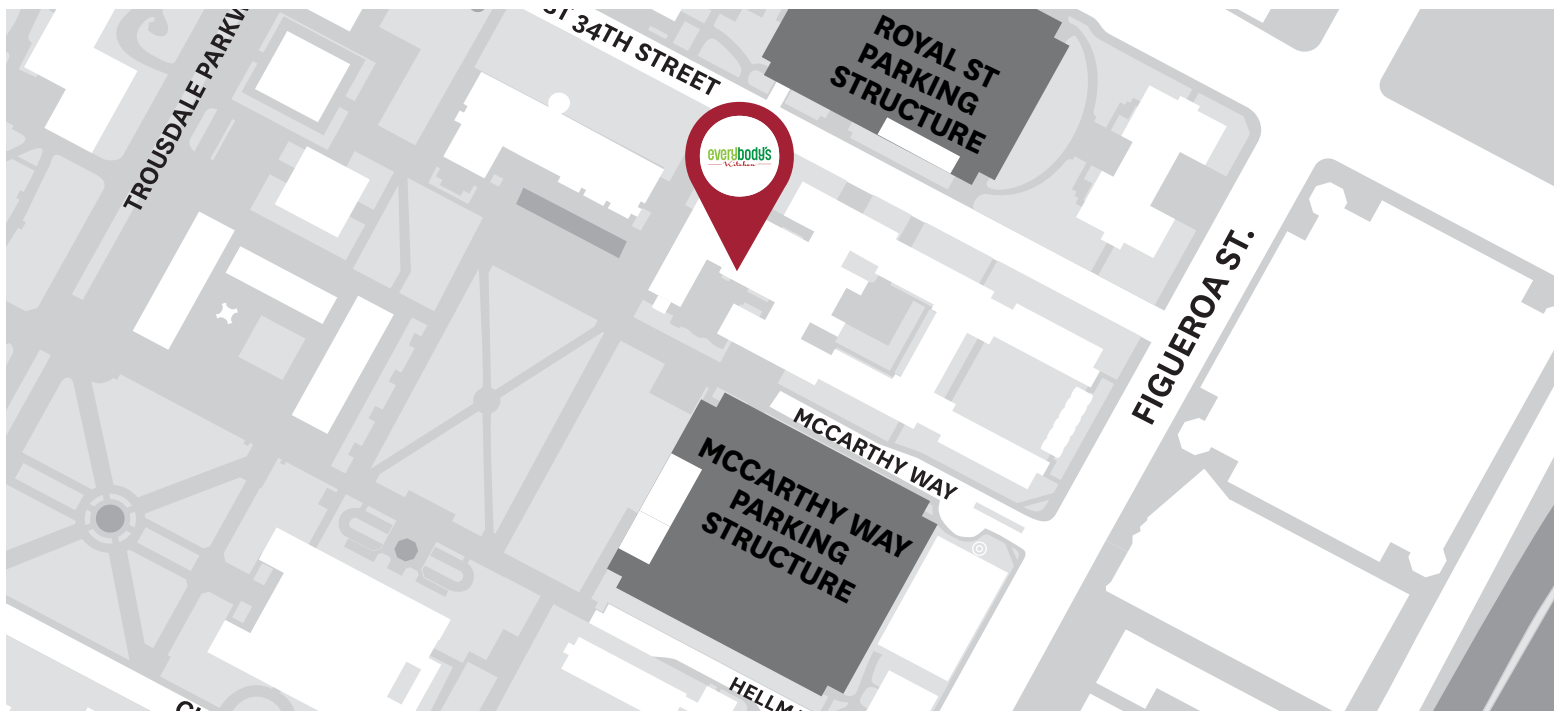

EVERYBODY'S KITCHEN

Summer 2019 Hours of Operation

SUMMER NORMAL HOURS JUNE 10 – AUGUST 20 7AM – 10:30AM & 11AM – 7PM

SPECIAL HOURS			
SATURDAY, JUNE 15	4PM – 7PM (DINNER ONLY)		
THURSDAY, JUNE 20	7AM – 10:30AM	11AM – 2PM	6PM – 8PM
TUESDAY, JUNE 25	7AM – 10:30AM	11AM – 2PM	6PM – 8PM
TUESDAY, JULY 2	7AM – 10:30AM	11AM – 2PM	6PM – 8PM
THURSDAY, JULY 4	9AM – 7PM		
TUESDAY, JULY 9	7AM – 10:30AM	11AM – 2PM	6PM – 8PM
THURSDAY, JULY 18	7AM – 10:30AM	11AM – 2PM	6PM – 8PM
MONDAY, AUGUST 19	7AM-10:30AM	11AM – 2PM	7PM – 8PM

*HOURS ARE SUBJECT TO CHANGE.