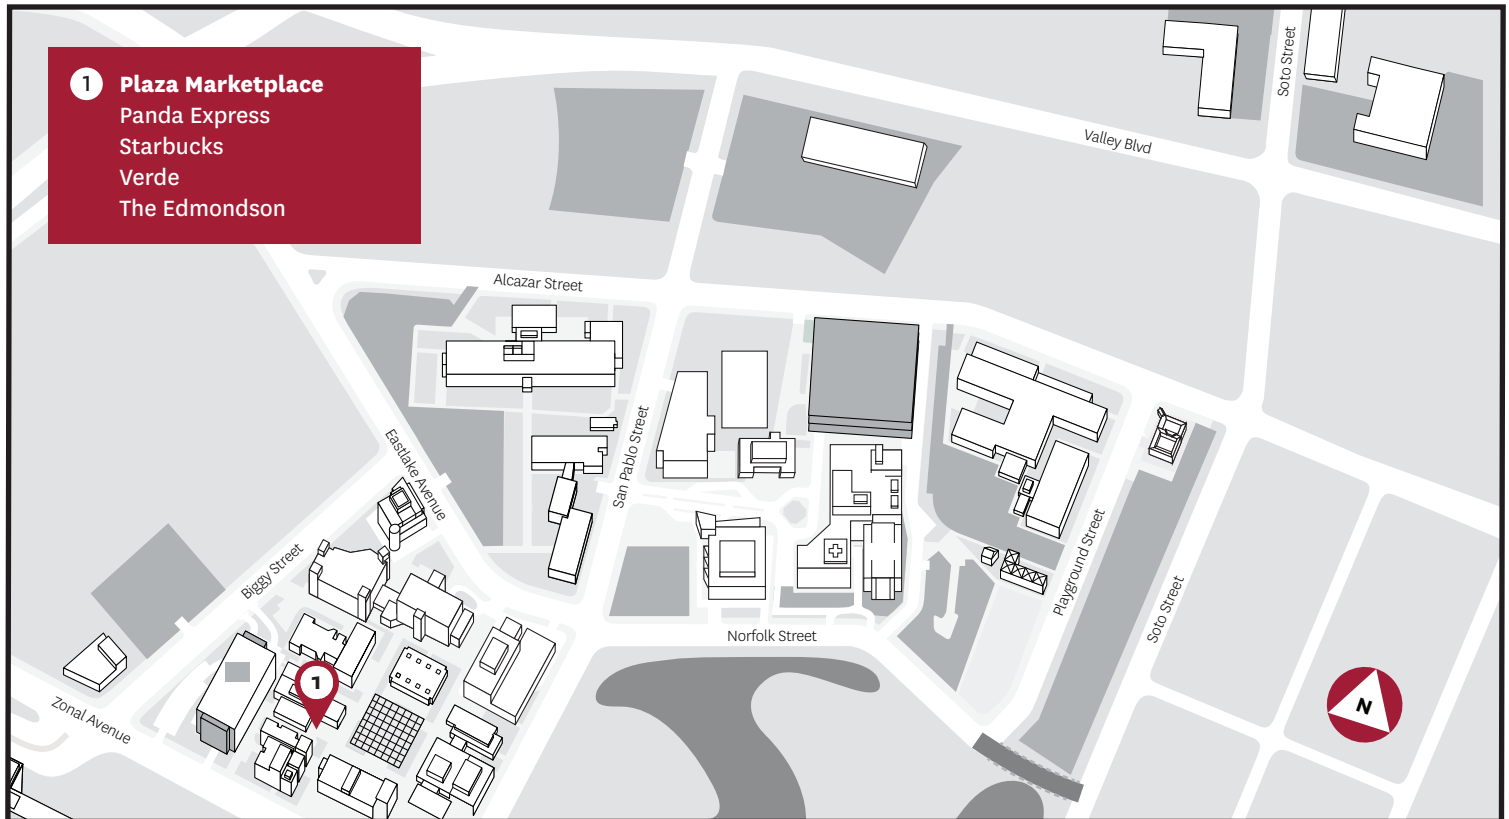

DINE ON!

FALL SEMESTER 2021 - HSC

	MON	TUE	WED	THU	FRI	SAT	SUN
QUICK SERVICE RESTAURANTS	STARBUCKS 6:30AM - 4PM					CLOSED	
	VERDE 7AM - 5PM					CLOSED	
	PANDA EXPRESS 10AM - 5PM					CLOSED	
	THE EDMONDSON Opens 8/30 11AM - 2PM					CLOSED	

*HOURS ARE SUBJECT TO CHANGE.