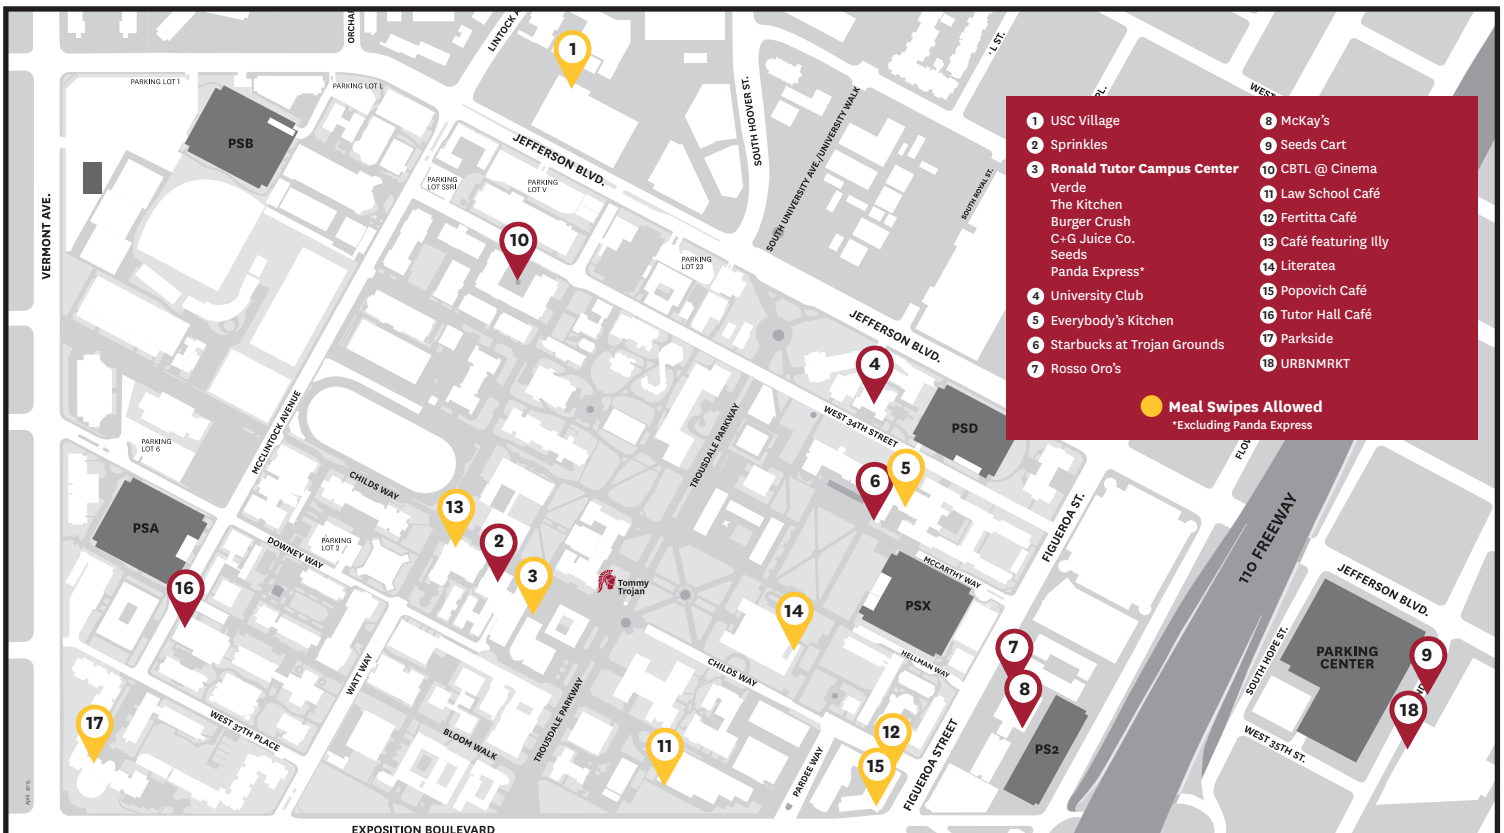

DINE ON!

FALL SEMESTER 2021 - UPC

MEAL SWIPE LOCATIONS

RTCC

	MON	TUE	WED	THU	FRI	SAT	SUN
BURGER CRUSH	10:30AM - 9PM					11AM - 9PM	
C+G JUICE CO. Opens 8/30	7AM - 7PM					7AM - 3PM	
SEEDS MARKETPLACE	7AM - 10PM					7AM - 7PM	
THE KITCHEN	10:30AM - 9PM					CLOSED	
VERDE	7AM - 9PM					7AM - 7PM	

ADDITIONAL LOCATIONS

	MON	TUE	WED	THU	FRI	SAT	SUN
TUTOR HALL CAFÉ	7:30AM - 5PM					CLOSED	
THE CAFÉ FEATURING ILLY	7:30AM - 4PM					CLOSED	
FERTITTA CAFÉ	10:30AM - 5:30PM					CLOSED	
POPOVICH CAFÉ	7AM - 6PM					CLOSED	
LAW SCHOOL CAFÉ	8AM - 4:30PM					CLOSED	
LITERATEA	8AM - 3PM					CLOSED	

QUICK SERVICE RESTAURANTS

	MON	TUE	WED	THU	FRI	SAT	SUN
CBTL @ CINEMA	7AM - 5PM					CLOSED	
ROSSO ORO'S	11AM - 9PM					CLOSED	
SEEDS CART	7AM - 1PM					CLOSED	
URBNMRKT (MOBILE ORDERS ONLY)	9AM - 1PM					CLOSED	
PANDA EXPRESS	10:30AM - 9PM					11AM - 9PM	
STARBUCKS @TROJAN GROUNDS	6:30AM - 8PM						

*HOURS ARE SUBJECT TO CHANGE.

DINE ON!

FALL SEMESTER 2021 - HSC

	MON	TUE	WED	THU	FRI	SAT	SUN
QUICK SERVICE RESTAURANTS	STARBUCKS 6:30AM - 4PM					CLOSED	
	VERDE 7AM - 5PM					CLOSED	
	PANDA EXPRESS 10AM - 5PM					CLOSED	
	THE EDMONDSON Opens 8/30 11AM - 2PM					CLOSED	