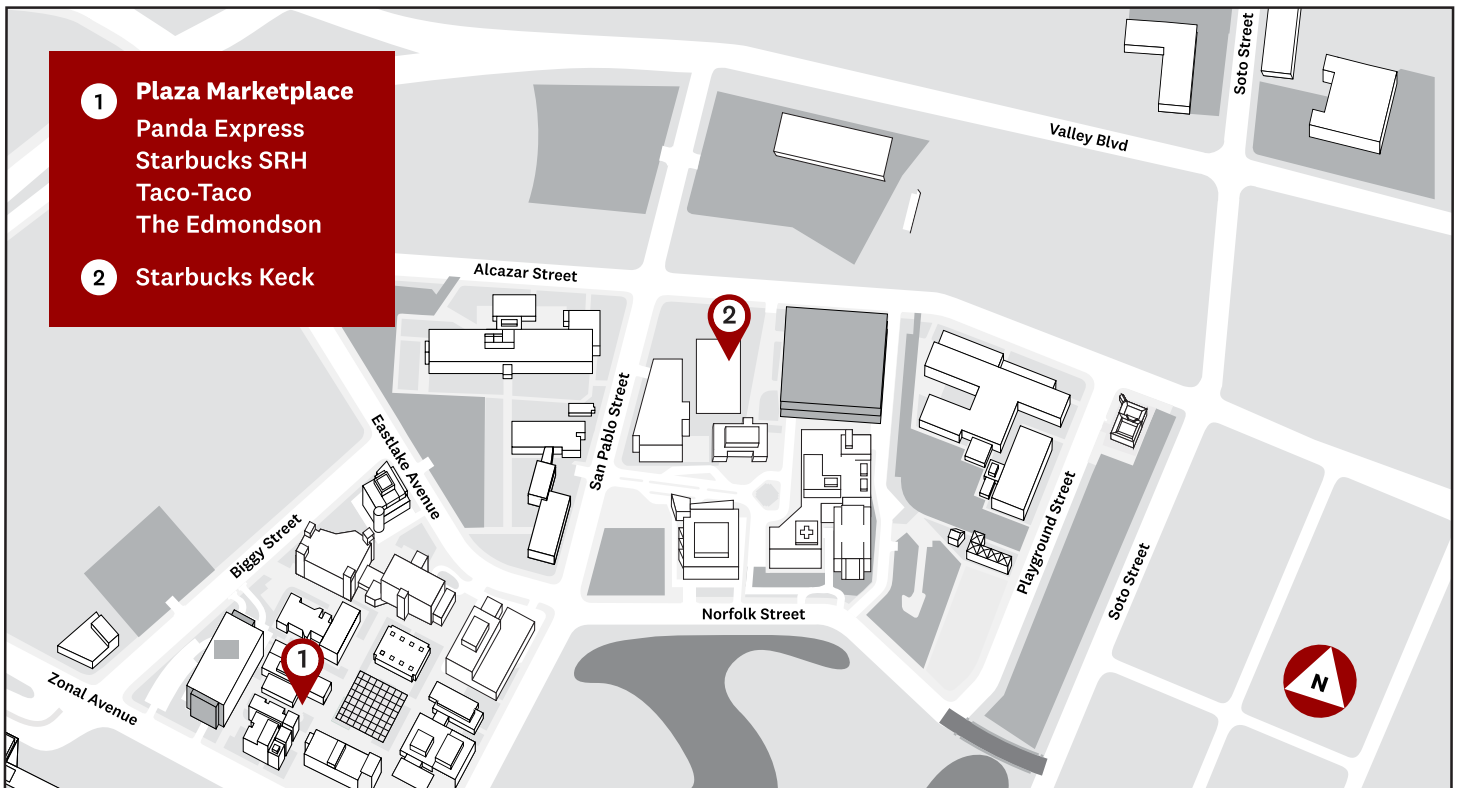

2024 Summer Hours of Operation: HSC

MAY 15, 2024 - AUGUST 6, 2024

	MON	TUES	WED	THU	FRI	SAT	SUN
Quick Service Restaurants	The Edmondson		11 AM - 2 PM				CLOSED
	Panda Express		10 AM - 3 PM				CLOSED
	Plaza Marketplace				CLOSED		
	Starbucks SRH		7 AM - 3 PM				CLOSED
	Starbucks Keck		6 AM - 6 PM				CLOSED
	Taco-Taco				CLOSED		